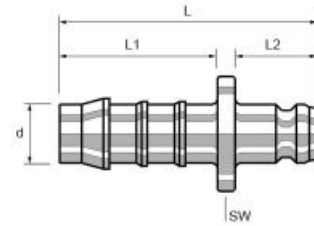

<b>Product Code:</b>	12081646006
<b>Name:</b>	Plug - Hose Connector
<b>Application:</b>	Air and water lines
<b>Material:</b>	Acetal resin
<b>Colour:</b>	Red
<b>Hose Inner Diameter:</b>	6 mm
<b>Temperature Range:</b>	-20 °C up to +110 °C (-5 °F up to +230 °F) - subject to application.
<b>Working Pressure:</b>	Up to 14 bar (200 psi)
<b>Carton Quantity:</b>	600

<b>SW:</b>	17 mm
<b>D Small:</b>	7.2 mm
<b>L:</b>	41 mm
<b>L1:</b>	24 mm
<b>L2:</b>	14 mm

System by © Signature-IT Ltd.